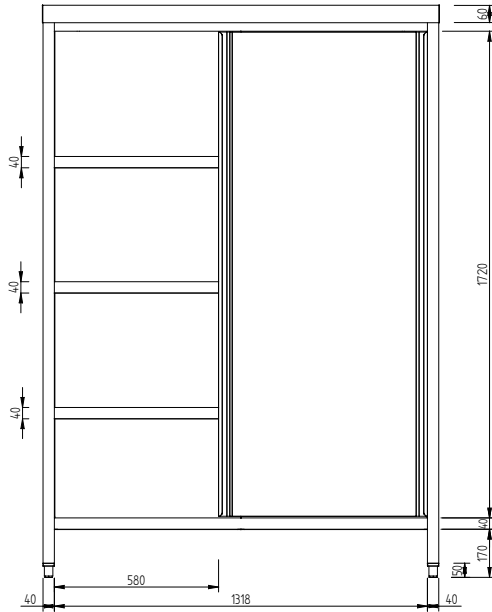

Storage Cabinet, with 2
shelves and 2 sliding doors,
1400mm

Short Form Specification

Item No. _____

Sound-deadened double walled sliding doors on roll bearings with end limit stop (7/10 in thickness in 304 AISI stainless steel). Equipped with 3 intermediate shelves which can be positioned at six different heights. 40mm base panel in AISI 304 stainless steel (8/10 in thickness) with upturned edges reinforced by stainless steel AISI 304 bars. Height adjustable feet (-20/+30 mm) in 304 AISI stainless steel.

Main Features

- Enhanced stability and solid construction. Stability, loading and stress tests by external certified body.

Construction

- Equipped with 6 intermediate shelves which can be positioned at three different heights.
- Constructed entirely in 304 AISI stainless steel.
- Base panel has 40mm high profile, is 8/10 in thickness with upturned edges and bar reinforcement. It is welded to legs for further structure reinforcement.
- Undertop is 18mm in thickness, reinforced, completely waterproof, double-sided laminated and 100% recyclable.
- Welded frame and legs.
- Door sliding system is fluent and reliable, tested with over 80.000 cycles by external certified body.
- Sliding doors are in stainless steel and double-walled with sound-deadening material inside. They are 7/10mm in thickness with roll bearings and end limit stop.
- Height-adjustable stainless steel feet (-20/+30mm).
- Intermediate shelf has 40mm high profile, is 8/10 in thickness with upturned edges and bar reinforcement. It can be positioned at six different heights.

APPROVAL: _____

Experience the Excellence
www.electroluxprofessional.com

Front

Side

Top

Key Information:

Cabinet width:	
134059 (GGAS1400E)	1318 mm
Cabinet depth:	620 mm
Cabinet height:	1720 mm
External dimensions, Width:	1400 mm
External dimensions, Depth:	700 mm
External dimensions, Height:	2000 mm
Net weight:	118 kg