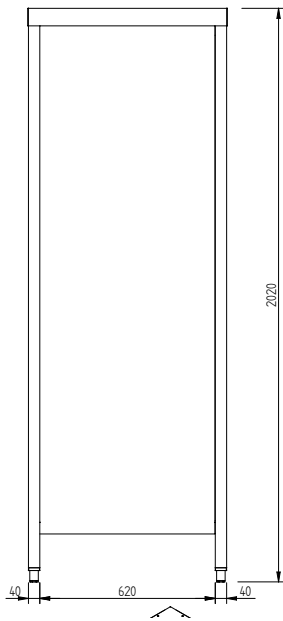

Storage Cabinet, with 2
shelves and 2 sliding doors,
1400mm

Short Form Specification

Item No. _____

Sound-deadened double walled sliding doors on roll bearings with end limit stop (7/10 in thickness in 304 AISI stainless steel). Equipped with 3 intermediate shelves which can be positioned at six different heights. 40mm base panel in AISI 304 stainless steel (8/10 in thickness) with upturned edges reinforced by stainless steel AISI 304 bars. Height adjustable feet (-20/+30 mm) in 304 AISI stainless steel.

Main Features

- Enhanced stability and solid construction. Stability, loading and stress tests by external certified body.

Construction

- Equipped with 6 intermediate shelves which can be positioned at three different heights.
- Constructed entirely in 304 AISI stainless steel.
- Base panel has 40mm high profile, is 8/10 in thickness with upturned edges and bar reinforcement. It is welded to legs for further structure reinforcement.
- Undertop is 18mm in thickness, reinforced, completely waterproof, double-sided laminated and 100% recyclable.
- Welded frame and legs.
- Door sliding system is fluent and reliable, tested with over 80.000 cycles by external certified body.
- Sliding doors are in stainless steel and double-walled with sound-deadening material inside. They are 7/10mm in thickness with roll bearings and end limit stop.
- Height-adjustable stainless steel feet (-20/+30mm).
- Intermediate shelf has 40mm high profile, is 8/10 in thickness with upturned edges and bar reinforcement. It can be positioned at six different heights.

APPROVAL: _____

Experience the Excellence
www.electroluxprofessional.com

Front

Side

Top

Key Information:

Cabinet width:	
134059 (GGAS1400E)	1318 mm
Cabinet depth:	620 mm
Cabinet height:	1720 mm
External dimensions, Width:	1400 mm
External dimensions, Depth:	700 mm
External dimensions, Height:	2000 mm
Net weight:	118 kg