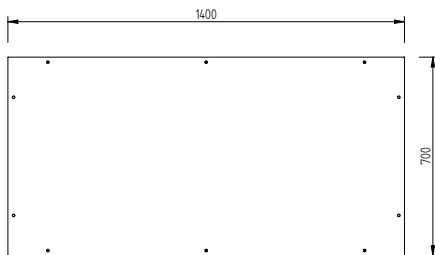

Storage Cabinet, with 2
shelves and 2 sliding doors,
1400mm

Short Form Specification

Item No. _____

Sound-deadened double walled sliding doors on roll bearings with end limit stop (7/10 in thickness in 304 AISI stainless steel). Equipped with 3 intermediate shelves which can be positioned at six different heights. 40mm base panel in AISI 304 stainless steel (8/10 in thickness) with upturned edges reinforced by stainless steel AISI 304 bars. Height adjustable feet (-20/+30 mm) in 304 AISI stainless steel.

APPROVAL: _____

Experience the Excellence
www.electroluxprofessional.com

Front

Side

Top

Key Information:

Cabinet width:	
134059 (GGAS1400E)	1318 mm
Cabinet depth:	620 mm
Cabinet height:	1720 mm
External dimensions, Width:	1400 mm
External dimensions, Depth:	700 mm
External dimensions, Height:	2000 mm
Net weight:	118 kg